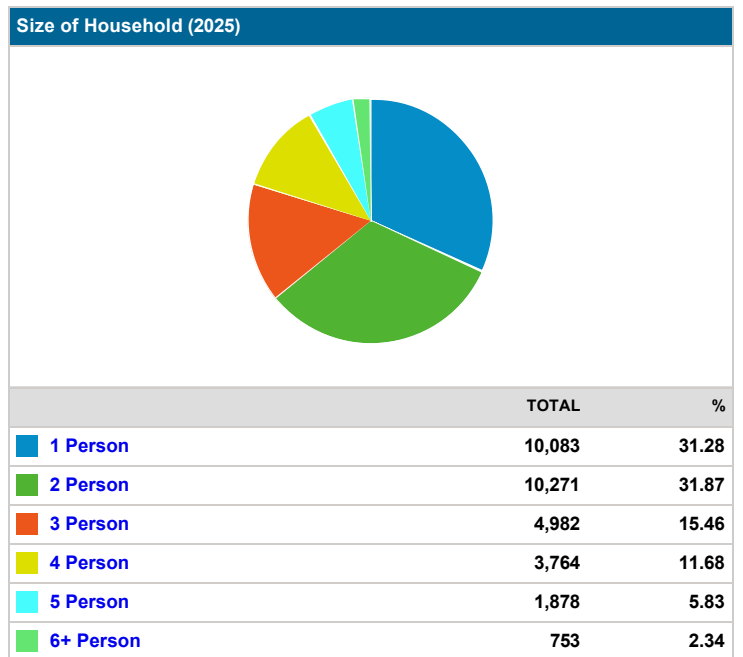

	TOTAL
	83,893

Household Income Distribution (2020)

Household Income Distribution (2025)

	TOTAL	%
<\$10 K	2,450	7.56
\$10-\$20K	3,443	10.63
\$20-\$30K	3,823	11.80
\$30-\$40K	3,012	9.30
\$40-\$50K	3,426	10.57
\$50-\$60K	3,271	10.10
\$60-\$75K	3,389	10.46
\$75-\$100K	3,196	9.86
> \$100K	6,391	19.72

Labor Force Status (2020)

	TOTAL	%
Labor Force	38,309	n/a
Employed	36,657	95.69
Unemployed	1,652	4.31
In Armed Forces		n/a
Not In Labor Force	24,683	n/a

Labor Force Status (2025)

	TOTAL	%
Labor Force	39,439	n/a
Employed	37,732	95.67
Unemployed	1,707	4.33
In Armed Forces		n/a
Not In Labor Force	25,540	n/a

Total Number of Housing (2020)

	TOTAL	%
Total Dwellings	34,572	n/a
Owner-Occupied Dwellings	17,686	54.58
Renter-Occupied Dwellings	14,715	45.42
Housing Units Occupied	32,401	93.72

Total Number of Housing (2025)

	TOTAL	%
Total Dwellings	35,998	n/a
Owner-Occupied Dwellings	18,112	56.19
Renter-Occupied Dwellings	14,120	43.81
Housing Units Occupied	32,232	89.54

Education Attainment (2020)

Education Attainment (2025)