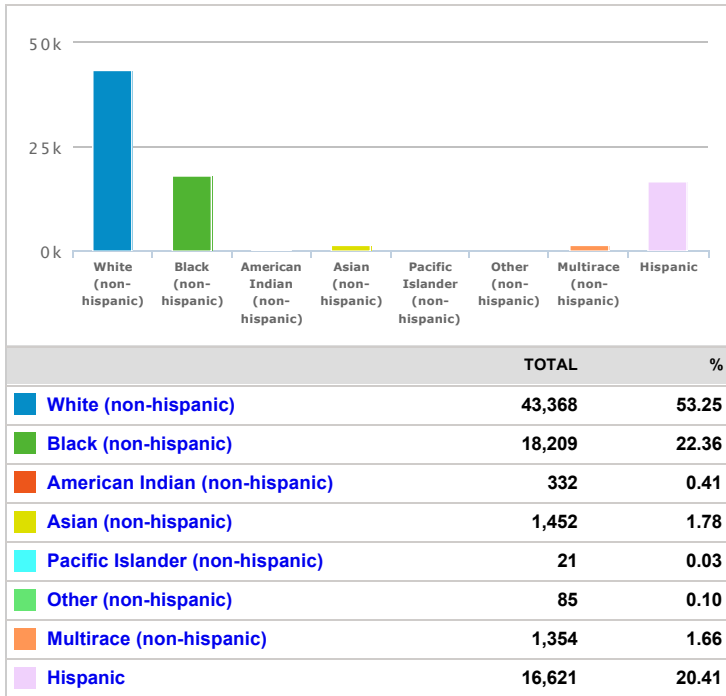

Longview EDC-Demographics

Demographics Report (Longview, Texas)

Population (2020)	
	TOTAL
	81,435

Population (2025)	
	TOTAL
	83,459

Ethnicity Distribution (2020)

Ethnicity Distribution (2025)

Total Households (2020)

	TOTAL	%
Households	32,402	n/a
Families	20,395	62.94

Total Households (2025)

	TOTAL	%
Households	32,232	n/a
Families	20,563	63.80

Average Household Income (2020)

	TOTAL
	71,892

Average Household Income (2025)

	TOTAL
	83,893

Household Income Distribution (2020)

Household Income Distribution (2025)

	TOTAL	%
<\$10 K	2,450	7.56
\$10-\$20K	3,443	10.63
\$20-\$30K	3,823	11.80
\$30-\$40K	3,012	9.30
\$40-\$50K	3,426	10.57
\$50-\$60K	3,271	10.10
\$60-\$75K	3,389	10.46
\$75-\$100K	3,196	9.86
> \$100K	6,391	19.72