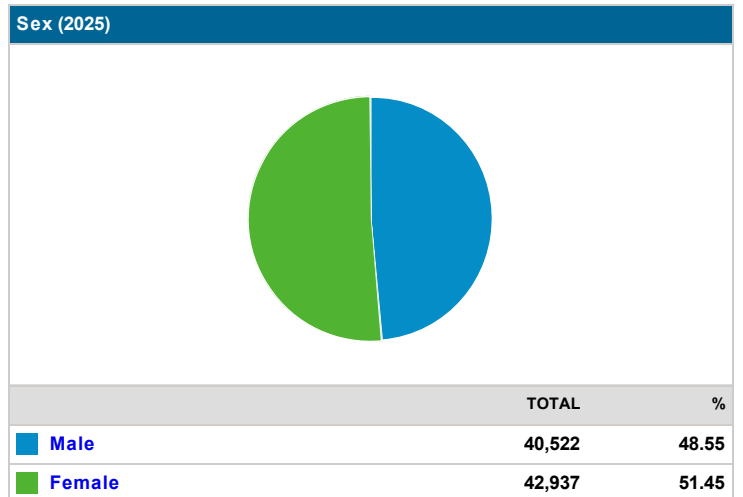

Longview EDC-Demographics

Demographics Report (Longview, Texas)

Population (2020)	
	TOTAL
	81,435

Population (2025)	
	TOTAL
	83,459

Ethnicity Distribution (2020)

Ethnicity Distribution (2025)

Total Households (2020)

	TOTAL	%
Households	32,402	n/a
Families	20,395	62.94

Total Households (2025)

	TOTAL	%
Households	32,232	n/a
Families	20,563	63.80

Average Household Income (2020)

	TOTAL
	71,892

Average Household Income (2025)

	TOTAL
	83,893

Household Income Distribution (2020)

Household Income Distribution (2025)

	TOTAL	%
<\$10 K	2,450	7.56
\$10-\$20K	3,443	10.63
\$20-\$30K	3,823	11.80
\$30-\$40K	3,012	9.30
\$40-\$50K	3,426	10.57
\$50-\$60K	3,271	10.10
\$60-\$75K	3,389	10.46
\$75-\$100K	3,196	9.86
> \$100K	6,391	19.72