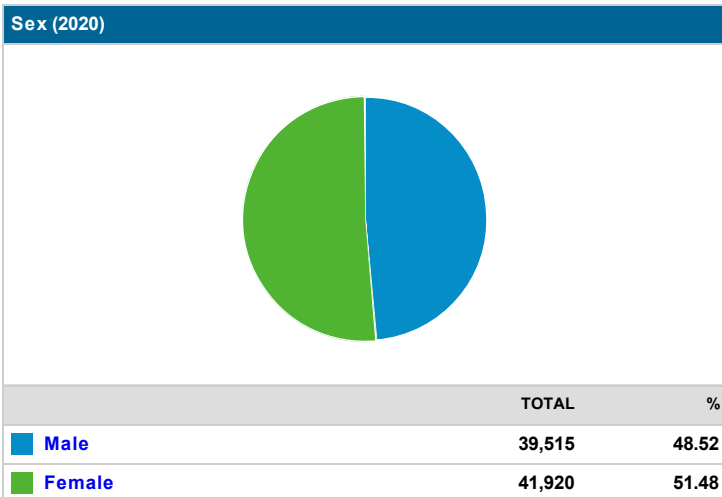

Longview EDC-Demographics

Demographics Report (Longview, Texas)

Population (2020)	
	TOTAL
	81,435

Population (2025)	
	TOTAL
	83,459

Ethnicity Distribution (2020)

Ethnicity Distribution (2025)

Total Households (2020)

	TOTAL	%
Households	32,402	n/a
Families	20,395	62.94

Total Households (2025)

	TOTAL	%
Households	32,232	n/a
Families	20,563	63.80

Average Household Income (2020)

	TOTAL
	71,892

Average Household Income (2025)

	TOTAL
	83,893

Household Income Distribution (2020)

Household Income Distribution (2025)

	TOTAL	%
<\$10 K	2,450	7.56
\$10-\$20K	3,443	10.63
\$20-\$30K	3,823	11.80
\$30-\$40K	3,012	9.30
\$40-\$50K	3,426	10.57
\$50-\$60K	3,271	10.10
\$60-\$75K	3,389	10.46
\$75-\$100K	3,196	9.86
> \$100K	6,391	19.72