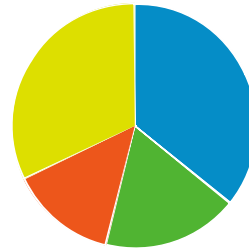

Total Number of Housing (2025)

	TOTAL	%
Total Dwellings	35,998	n/a
Owner-Occupied Dwellings	18,112	56.19
Renter-Occupied Dwellings	14,120	43.81
Housing Units Occupied	32,232	89.54

Education Attainment (2020)

Education Attainment (2025)