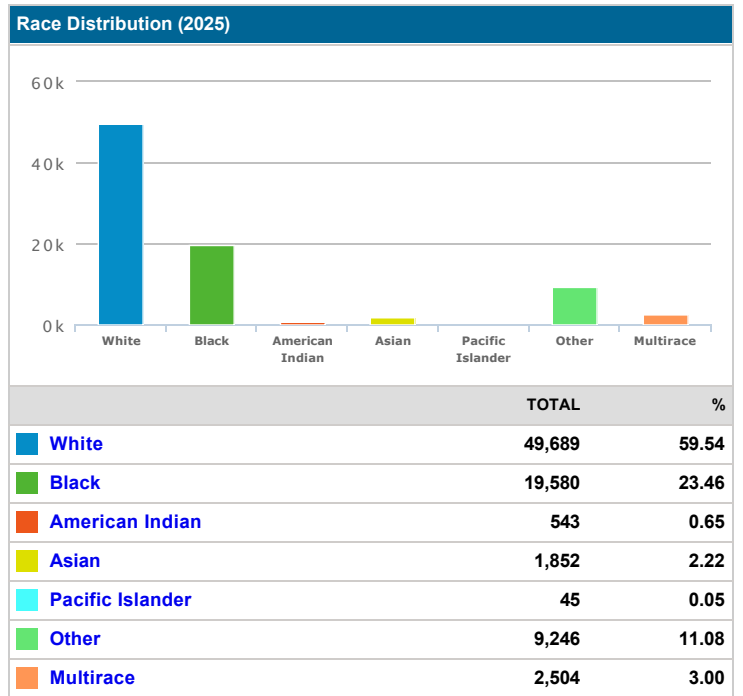

Longview EDC-Demographics

Demographics Report (Longview, Texas)

Population (2020)	
	TOTAL
	81,435

Population (2025)	
	TOTAL
	83,459

Ethnicity Distribution (2020)

Ethnicity Distribution (2025)

Total Households (2020)

	TOTAL	%
Households	32,402	n/a
Families	20,395	62.94

Total Households (2025)

	TOTAL	%
Households	32,232	n/a
Families	20,563	63.80

Average Household Income (2020)

	TOTAL
	71,892

Average Household Income (2025)

	TOTAL
	83,893

Household Income Distribution (2020)

Household Income Distribution (2025)

	TOTAL	%
<\$10 K	2,450	7.56
\$10-\$20K	3,443	10.63
\$20-\$30K	3,823	11.80
\$30-\$40K	3,012	9.30
\$40-\$50K	3,426	10.57
\$50-\$60K	3,271	10.10
\$60-\$75K	3,389	10.46
\$75-\$100K	3,196	9.86
> \$100K	6,391	19.72