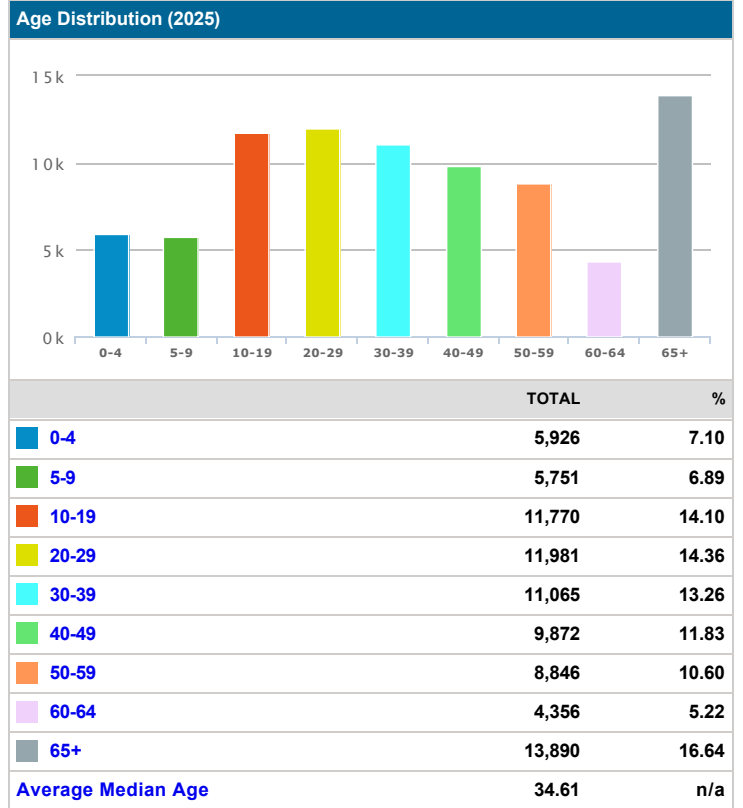

Longview EDC-Demographics

Demographics Report (Longview, Texas)

Population (2020)	
	TOTAL
	81,435

Population (2025)	
	TOTAL
	83,459

Ethnicity Distribution (2020)

Ethnicity Distribution (2025)

Total Households (2020)

	TOTAL	%
Households	32,402	n/a
Families	20,395	62.94

Total Households (2025)

	TOTAL	%
Households	32,232	n/a
Families	20,563	63.80

Average Household Income (2020)

	TOTAL
	71,892

Average Household Income (2025)

	TOTAL
	83,893

Household Income Distribution (2020)

Household Income Distribution (2025)

	TOTAL	%
<\$10 K	2,450	7.56
\$10-\$20K	3,443	10.63
\$20-\$30K	3,823	11.80
\$30-\$40K	3,012	9.30
\$40-\$50K	3,426	10.57
\$50-\$60K	3,271	10.10
\$60-\$75K	3,389	10.46
\$75-\$100K	3,196	9.86
> \$100K	6,391	19.72

	TOTAL	%
<\$10 K	2,099	6.51
\$10-\$20K	2,780	8.62
\$20-\$30K	3,694	11.46
\$30-\$40K	2,523	7.83
\$40-\$50K	2,448	7.59
\$50-\$60K	3,292	10.21
\$60-\$75K	3,565	11.06
\$75-\$100K	3,836	11.90
> \$100K	7,995	24.80