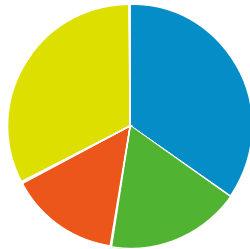

Total Number of Housing (2020)

	TOTAL	%
Total Dwellings	34,572	n/a
Owner-Occupied Dwellings	17,686	54.58
Renter-Occupied Dwellings	14,715	45.42
Housing Units Occupied	32,401	93.72