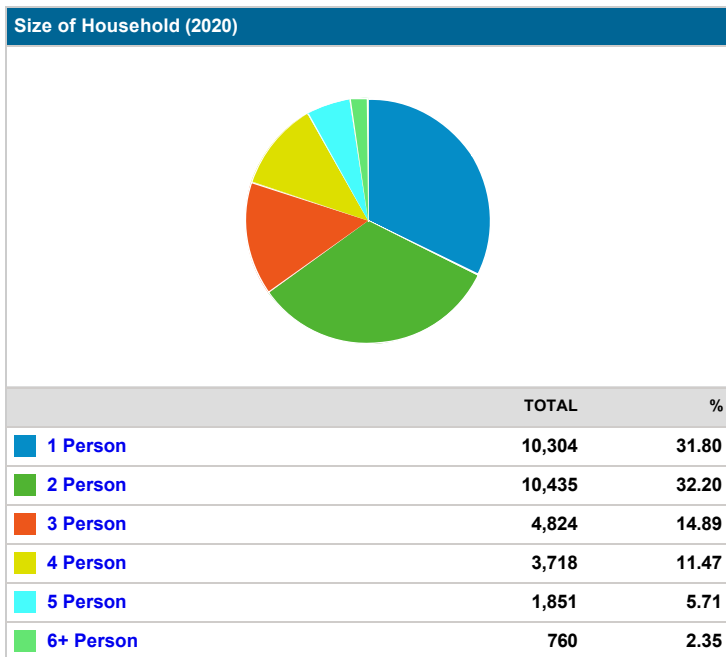

	TOTAL
	83,893

Household Income Distribution (2020)

Household Income Distribution (2025)

	TOTAL	%
<\$10 K	2,450	7.56
\$10-\$20K	3,443	10.63
\$20-\$30K	3,823	11.80
\$30-\$40K	3,012	9.30
\$40-\$50K	3,426	10.57
\$50-\$60K	3,271	10.10
\$60-\$75K	3,389	10.46
\$75-\$100K	3,196	9.86
> \$100K	6,391	19.72

Labor Force Status (2020)

	TOTAL	%
Labor Force	38,309	n/a
Employed	36,657	95.69
Unemployed	1,652	4.31
In Armed Forces		n/a
Not In Labor Force	24,683	n/a

Labor Force Status (2025)

	TOTAL	%
Labor Force	39,439	n/a
Employed	37,732	95.67
Unemployed	1,707	4.33
In Armed Forces		n/a
Not In Labor Force	25,540	n/a

Total Number of Housing (2020)

	TOTAL	%
Total Dwellings	34,572	n/a
Owner-Occupied Dwellings	17,686	54.58
Renter-Occupied Dwellings	14,715	45.42
Housing Units Occupied	32,401	93.72

Total Number of Housing (2025)

	TOTAL	%
Total Dwellings	35,998	n/a
Owner-Occupied Dwellings	18,112	56.19
Renter-Occupied Dwellings	14,120	43.81
Housing Units Occupied	32,232	89.54

Education Attainment (2020)

Education Attainment (2025)