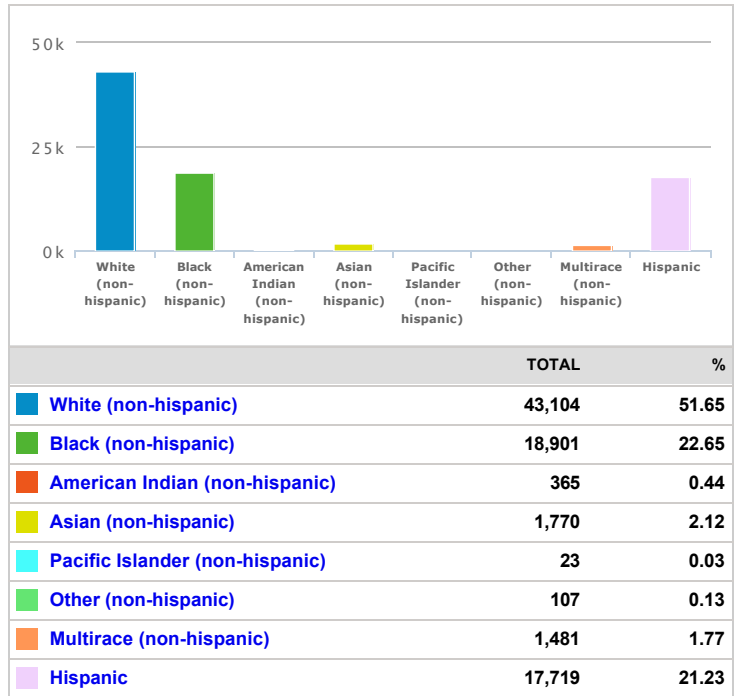

Longview EDC-Demographics

Demographics Report (Longview, Texas)

Population (2020)	
	TOTAL
	81,435

Population (2025)	
	TOTAL
	83,459

Ethnicity Distribution (2020)

Ethnicity Distribution (2025)

Total Households (2020)

	TOTAL	%
Households	32,402	n/a
Families	20,395	62.94

Total Households (2025)

	TOTAL	%
Households	32,232	n/a
Families	20,563	63.80

Average Household Income (2020)

	TOTAL
	71,892

Average Household Income (2025)

	TOTAL
	83,893

Household Income Distribution (2020)

Household Income Distribution (2025)

	TOTAL	%
<\$10 K	2,450	7.56
\$10-\$20K	3,443	10.63
\$20-\$30K	3,823	11.80
\$30-\$40K	3,012	9.30
\$40-\$50K	3,426	10.57
\$50-\$60K	3,271	10.10
\$60-\$75K	3,389	10.46
\$75-\$100K	3,196	9.86
> \$100K	6,391	19.72