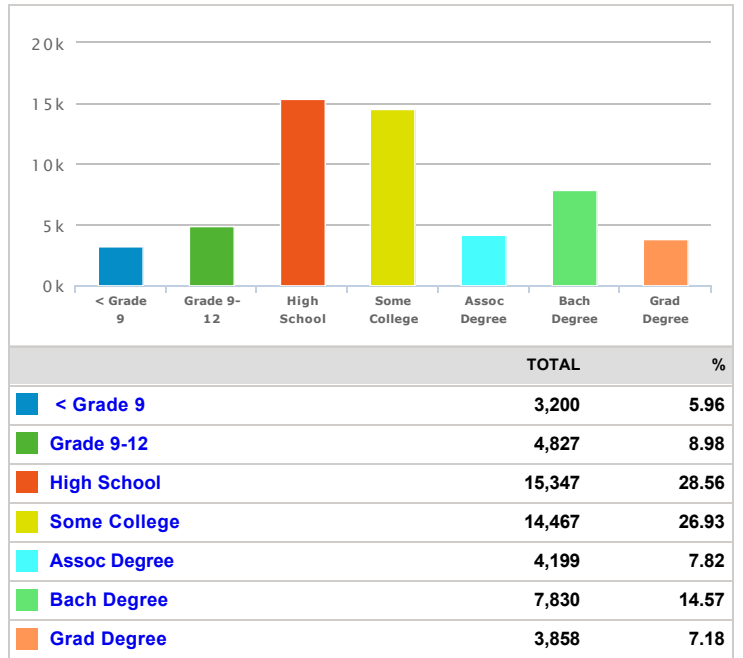

Source: Applied Geographic Solutions, 2020