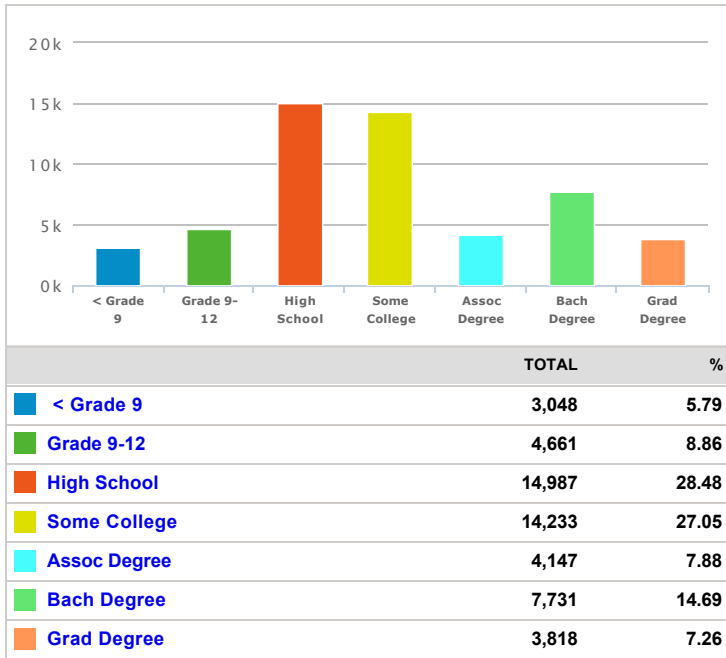

Source: Applied Geographic Solutions, 2020