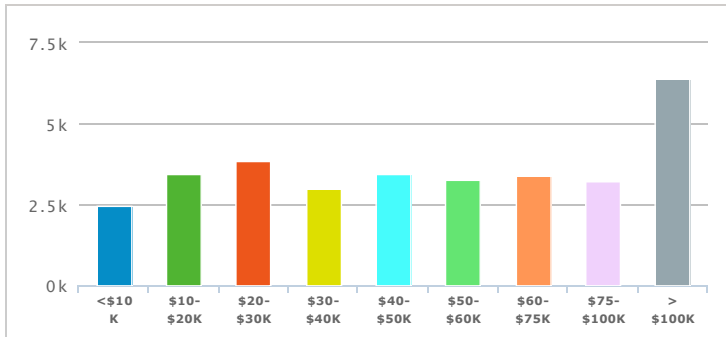

	TOTAL	%
Households	32,402	n/a
Families	20,395	62.94

Total Households (2025)

	TOTAL	%
Households	32,232	n/a
Families	20,563	63.80

Average Household Income (2020)

	TOTAL
	71,892

Average Household Income (2025)

	TOTAL
	83,893

Household Income Distribution (2020)

Household Income Distribution (2025)

	TOTAL	%
<\$10 K	2,450	7.56
\$10-\$20K	3,443	10.63
\$20-\$30K	3,823	11.80
\$30-\$40K	3,012	9.30
\$40-\$50K	3,426	10.57
\$50-\$60K	3,271	10.10
\$60-\$75K	3,389	10.46
\$75-\$100K	3,196	9.86
> \$100K	6,391	19.72

	TOTAL	%
<\$10 K	2,099	6.51
\$10-\$20K	2,780	8.62
\$20-\$30K	3,694	11.46
\$30-\$40K	2,523	7.83
\$40-\$50K	2,448	7.59
\$50-\$60K	3,292	10.21
\$60-\$75K	3,565	11.06
\$75-\$100K	3,836	11.90
> \$100K	7,995	24.80