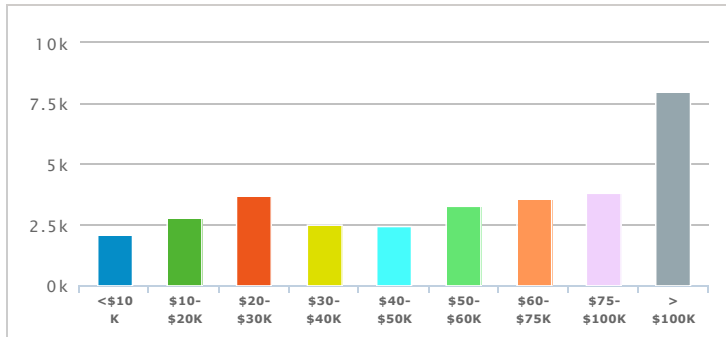

	TOTAL	%
Households	32,402	n/a
Families	20,395	62.94

Total Households (2025)

	TOTAL	%
Households	32,232	n/a
Families	20,563	63.80

Average Household Income (2020)

	TOTAL
	71,892

Average Household Income (2025)

	TOTAL
	83,893

Household Income Distribution (2020)

Household Income Distribution (2025)

	TOTAL	%
<\$10 K	2,450	7.56
\$10-\$20K	3,443	10.63
\$20-\$30K	3,823	11.80
\$30-\$40K	3,012	9.30
\$40-\$50K	3,426	10.57
\$50-\$60K	3,271	10.10
\$60-\$75K	3,389	10.46
\$75-\$100K	3,196	9.86
> \$100K	6,391	19.72

	TOTAL	%
<\$10 K	2,099	6.51
\$10-\$20K	2,780	8.62
\$20-\$30K	3,694	11.46
\$30-\$40K	2,523	7.83
\$40-\$50K	2,448	7.59
\$50-\$60K	3,292	10.21
\$60-\$75K	3,565	11.06
\$75-\$100K	3,836	11.90
> \$100K	7,995	24.80