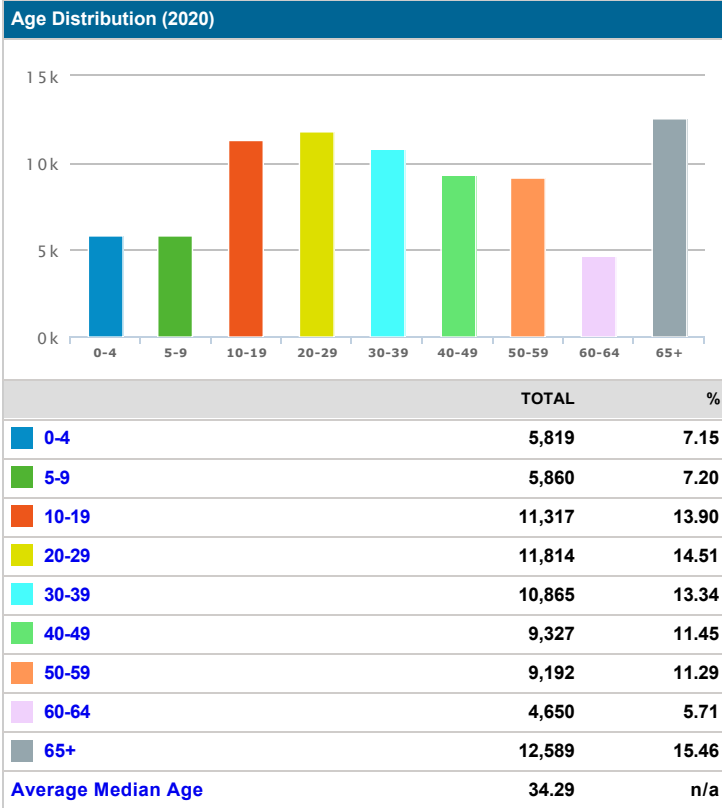

Longview EDC-Demographics

Demographics Report (Longview, Texas)

Population (2020)	
	TOTAL
	81,435

Population (2025)	
	TOTAL
	83,459

Ethnicity Distribution (2020)

Ethnicity Distribution (2025)

Total Households (2020)

	TOTAL	%
Households	32,402	n/a
Families	20,395	62.94

Total Households (2025)

	TOTAL	%
Households	32,232	n/a
Families	20,563	63.80

Average Household Income (2020)

	TOTAL
	71,892

Average Household Income (2025)

	TOTAL
	83,893

Household Income Distribution (2020)

Household Income Distribution (2025)

	TOTAL	%
<\$10 K	2,450	7.56
\$10-\$20K	3,443	10.63
\$20-\$30K	3,823	11.80
\$30-\$40K	3,012	9.30
\$40-\$50K	3,426	10.57
\$50-\$60K	3,271	10.10
\$60-\$75K	3,389	10.46
\$75-\$100K	3,196	9.86
> \$100K	6,391	19.72

	TOTAL	%
<\$10 K	2,099	6.51
\$10-\$20K	2,780	8.62
\$20-\$30K	3,694	11.46
\$30-\$40K	2,523	7.83
\$40-\$50K	2,448	7.59
\$50-\$60K	3,292	10.21
\$60-\$75K	3,565	11.06
\$75-\$100K	3,836	11.90
> \$100K	7,995	24.80