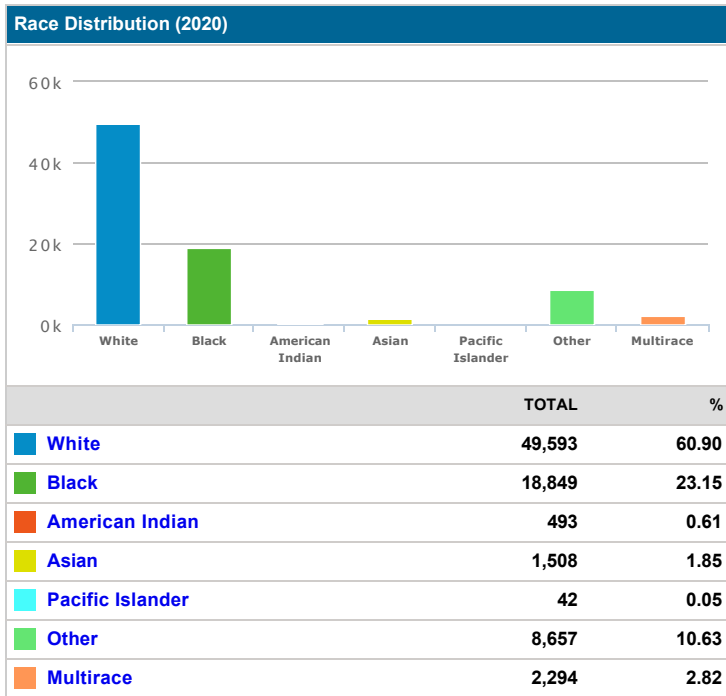

Longview EDC-Demographics

Demographics Report (Longview, Texas)

Population (2020)	
	TOTAL
	81,435

Population (2025)	
	TOTAL
	83,459

Ethnicity Distribution (2020)

Ethnicity Distribution (2025)

Total Households (2020)

	TOTAL	%
Households	32,402	n/a
Families	20,395	62.94

Total Households (2025)

	TOTAL	%
Households	32,232	n/a
Families	20,563	63.80

Average Household Income (2020)

	TOTAL
	71,892

Average Household Income (2025)

	TOTAL
	83,893

Household Income Distribution (2020)

Household Income Distribution (2025)

	TOTAL	%
<\$10 K	2,450	7.56
\$10-\$20K	3,443	10.63
\$20-\$30K	3,823	11.80
\$30-\$40K	3,012	9.30
\$40-\$50K	3,426	10.57
\$50-\$60K	3,271	10.10
\$60-\$75K	3,389	10.46
\$75-\$100K	3,196	9.86
> \$100K	6,391	19.72