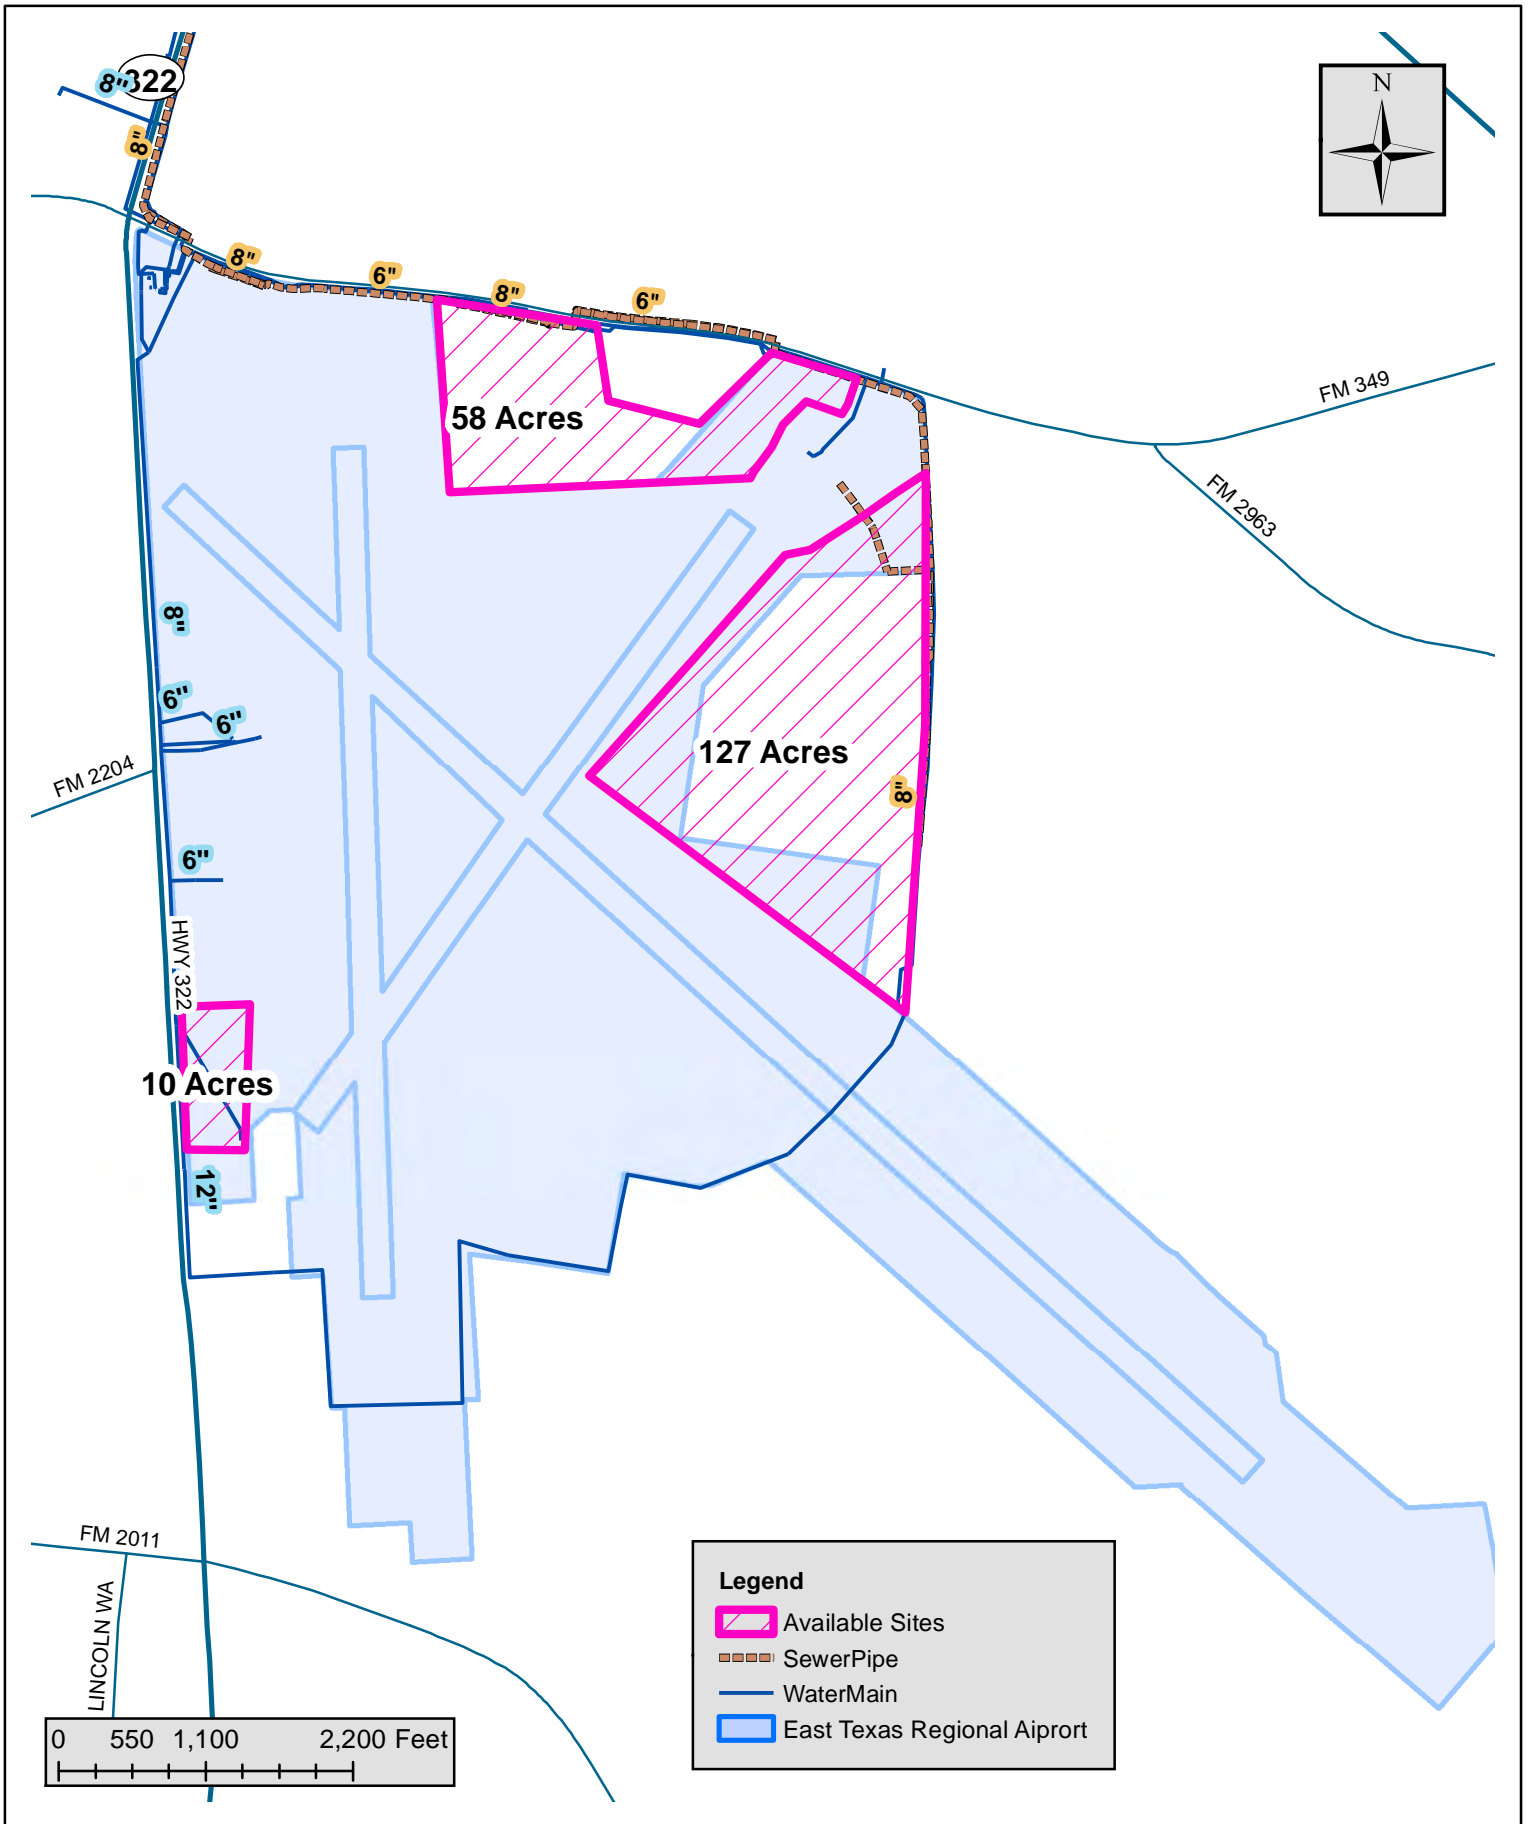

2017

410 N Center St, Longview, TX 75601
903-753-7878 LongviewUSA.com

East Texas Regional Airport Available Property

LEDCA does not ensure the accuracy or completeness of the information contained herein.

2018

East Texas Regional Airport Utilities

410 N Center St, Longview, TX 75601
903-753-7878 LongviewUSA.com

LEDCA does not ensure the accuracy or completeness of the information contained herein.

16035

AIRPORT DIAGRAM

AL-807 (FAA)

EAST TEXAS RGNL (GGG)
LONGVIEW, TEXAS

ATIS 119.65
 EASTEX TOWER ★ 119.2 377.05
 GND CON 121.6
D

SC-2. 01 MAR 2018 to 29 MAR 2018

SC-2. 01 MAR 2018 to 29 MAR 2018

AIRPORT DIAGRAM

16035

LONGVIEW, TEXAS
EAST TEXAS RGNL (GGG)