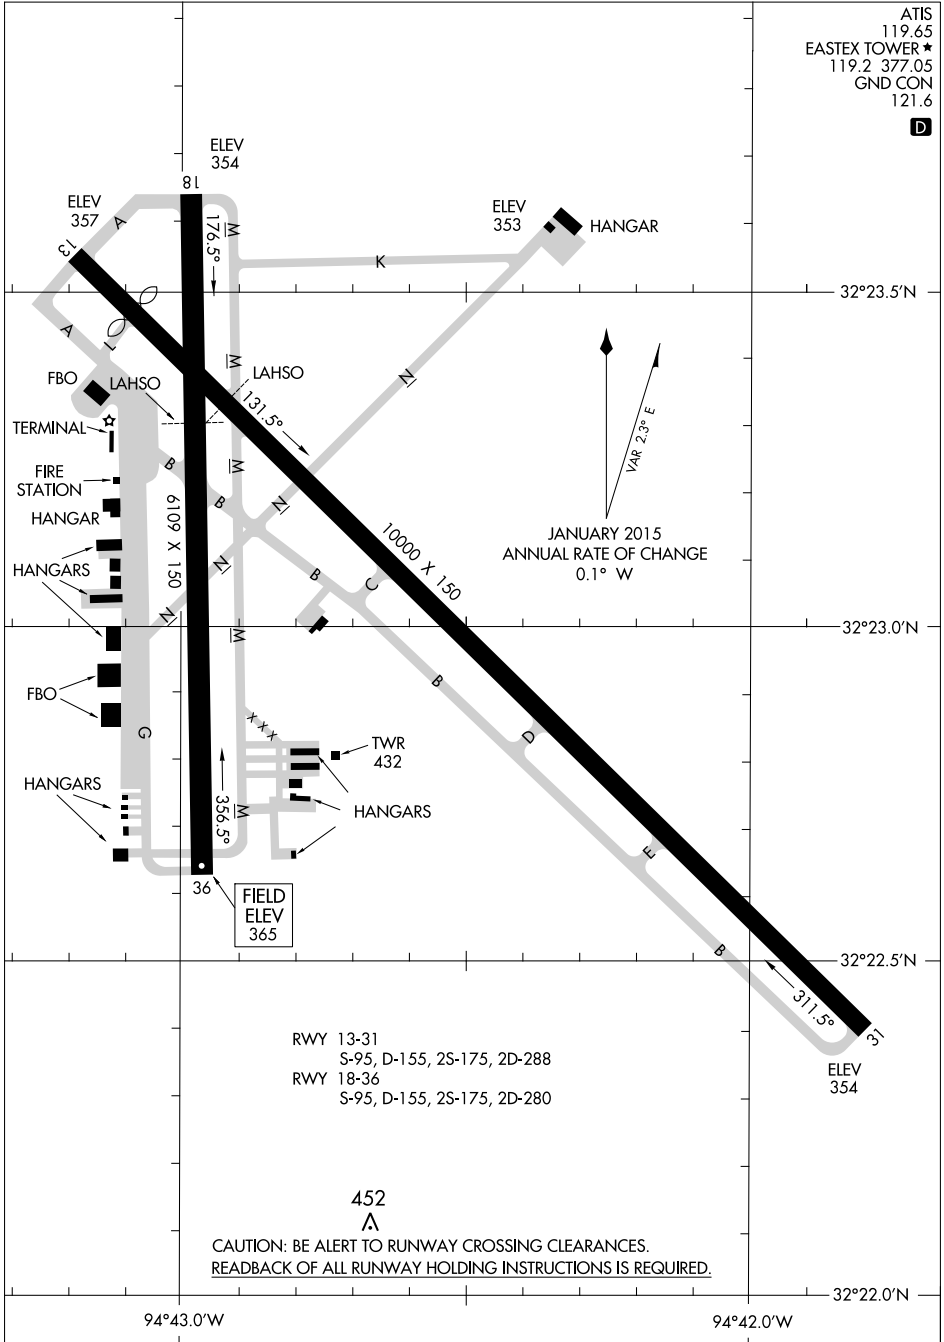

2018

East Texas Regional Airport Utilities

410 N Center St, Longview, TX 75601
903-753-7878 LongviewUSA.com

LEDCA does not ensure the accuracy or completeness of the information contained herein.

16035

AIRPORT DIAGRAM

AL-807 (FAA)

EAST TEXAS RGNL (GGG)
LONGVIEW, TEXAS

ATIS 119.65
 EASTEX TOWER ★ 119.2 377.05
 GND CON 121.6
D

SC-2. 01 MAR 2018 to 29 MAR 2018

SC-2. 01 MAR 2018 to 29 MAR 2018

AIRPORT DIAGRAM

16035

LONGVIEW, TEXAS
EAST TEXAS RGNL (GGG)