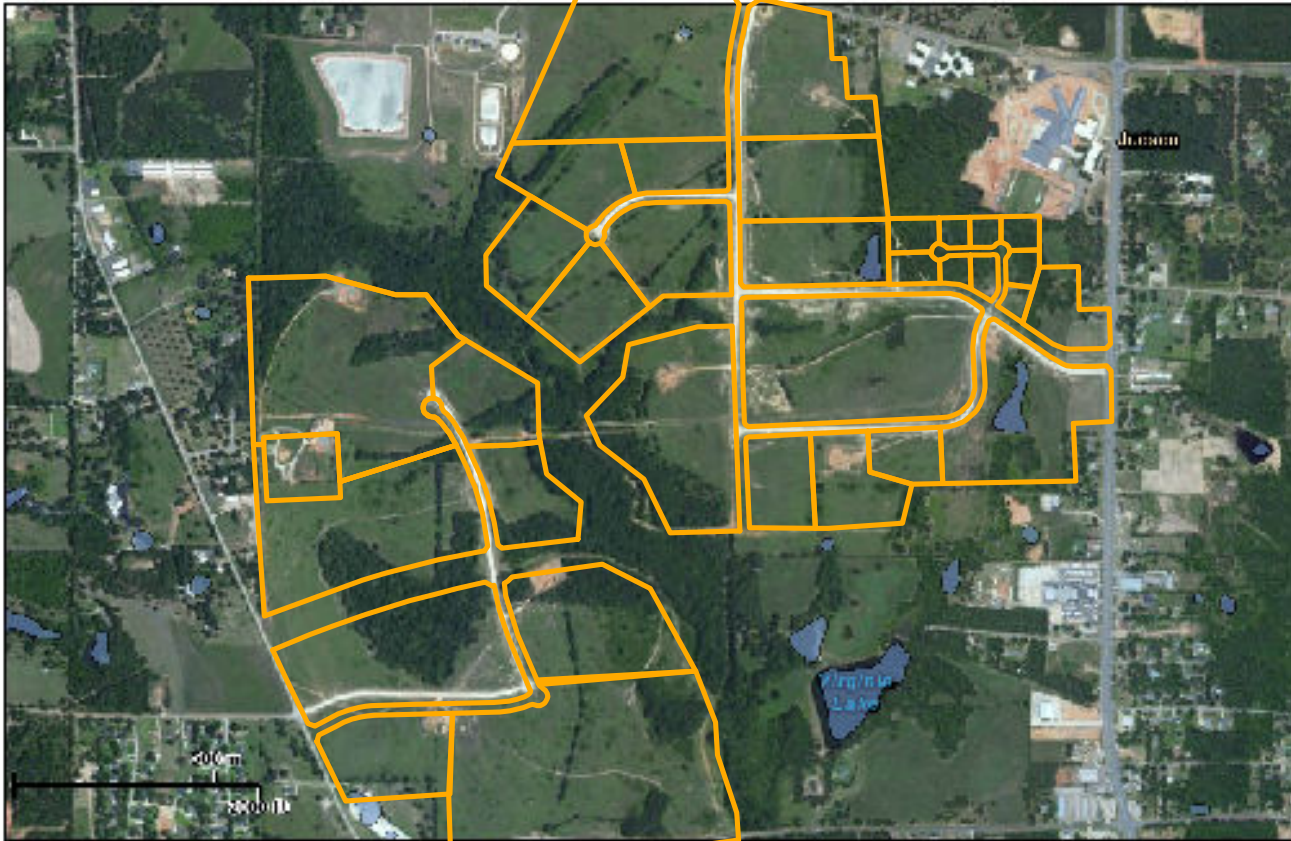

U.S. Fish and Wildlife Service
National Wetlands Inventory

**North Business
 Park Wetlands**

May 2, 2014

Wetlands

- Freshwater Emergent
- Freshwater Forested/Shrub
- Estuarine and Marine Deepwater
- Estuarine and Marine
- Freshwater Pond
- Lake
- Riverine
- Other

Legend

- North Bus. Park Lots

This map is for general reference only. The US Fish and Wildlife Service is not responsible for the accuracy or currentness of the base data shown on this map. All wetlands related data should be used in accordance with the layer metadata found on the Wetlands Mapper web site.